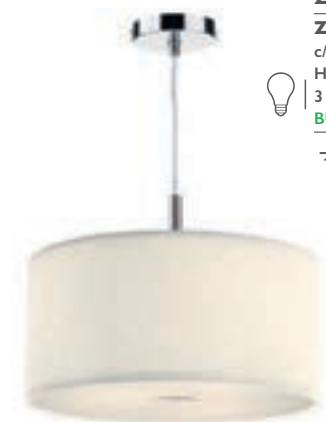

Zaragoza 3lt Pendant

c/w acrylic diffuser

H min40 - max300 x Ø60cm

3 x 60w max ES GLS

BUL-E27-LED-17

ZAR1033 CR PC