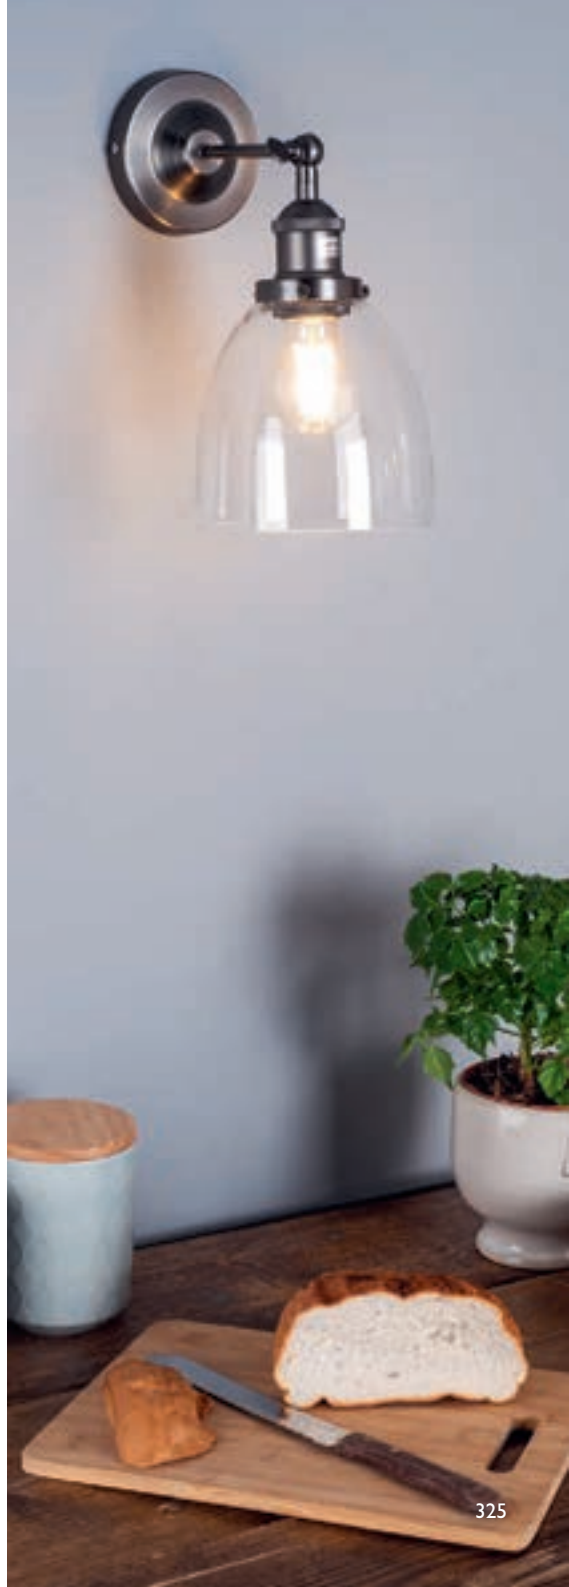

Arvin Wall Light

D24 x H30 x W16cm

1 x 60w max ES GLS

BUL-E27-LED-16

Arvin • industrial-inspired antique chrome finish

• pendant supplied with 100cm of cable