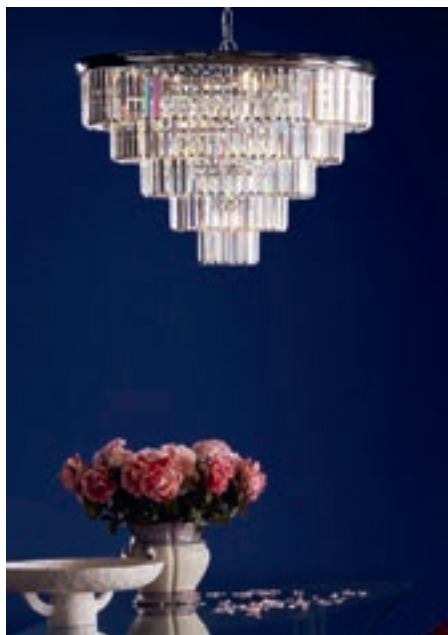

EUL1250 Eulalia 12lt Chandelier p105