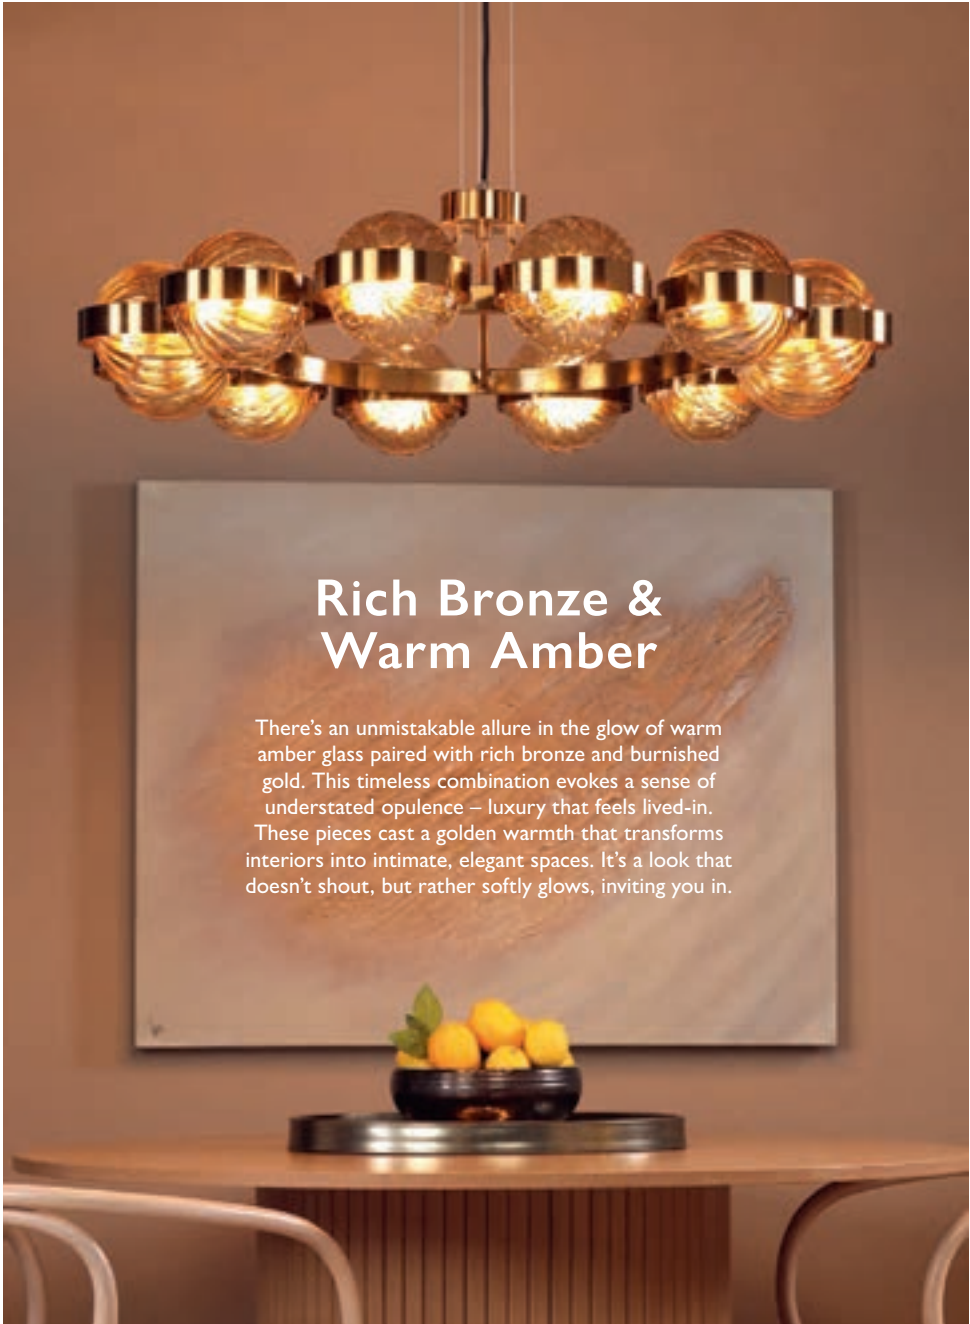

Rich Bronze & Warm Amber

There's an unmistakable allure in the glow of warm amber glass paired with rich bronze and burnished gold. This timeless combination evokes a sense of understated opulence – luxury that feels lived-in. These pieces cast a golden warmth that transforms interiors into intimate, elegant spaces. It's a look that doesn't shout, but rather softly glows, inviting you in.