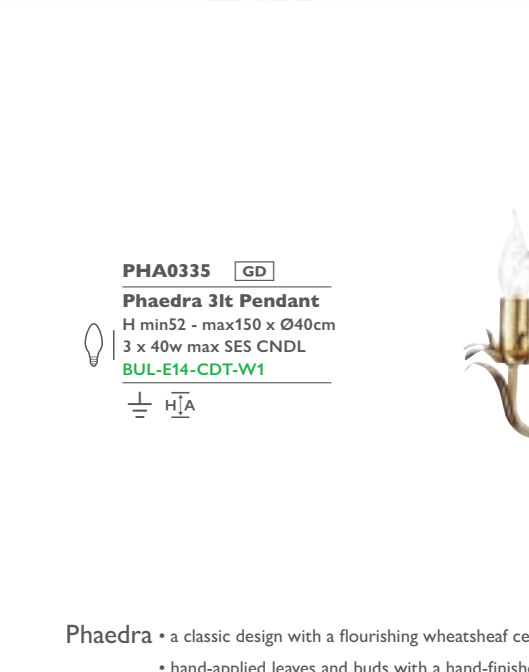

H52 x Ø28cm

1 x 40w max ES GLS

[BUL-E27-LED-17](#)

PHA0535 GD

Phaedra 5lt Pendant

H min52 - max150 x Ø50cm

5 x 40w max SES CNDL

BUL-E14-CDT-W1

PHA0335 GD

Phaedra 3lt Pendant

H min52 - max150 x Ø40cm

3 x 40w max SES CNDL

BUL-E14-CDT-W1

Phaedra • a classic design with a flourishing wheat sheaf centre

- hand-applied leaves and buds with a hand-finished gold painted finish
- pendants are supplied with 100cm of chain and clear cable, adjustable on installation

ERC0535 GD

Ercilia 5lt Pendant

H min48 - max180 x Ø55cm

5 x 40w max SES CNDL

BUL-E14-CND-W1

- Ercilia** • a statement piece pendant featuring olive leaf branches gently enveloping the five lights
- hand-finished with gold leaf effect paint
 - supplied with 150cm of chain and gold cable, adjustable on installation