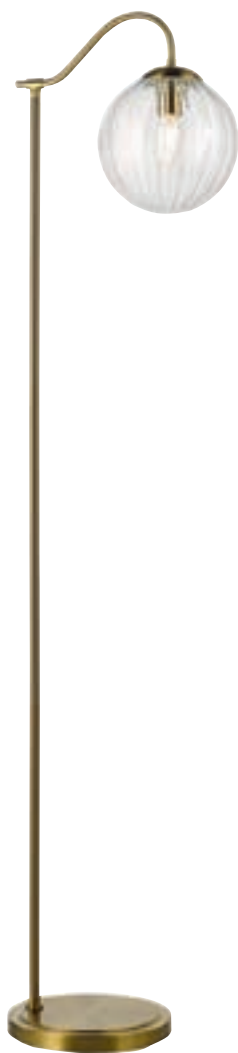

JOC4942 BR GL

Jocelyn Floor Lamp

D33 x H147 x W24cm

1 x 40w max SES CNDL

[BUL-E14-CND-W1](#)