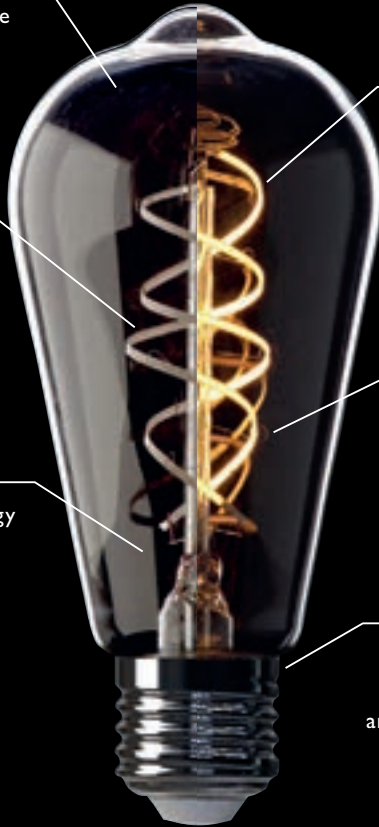

THE LED LAMP EVOLVED

ULTRA CLEAR

lead-free glass envelope
for maximum light
transmission

360° UNIFORM LIGHT

no more shadows
projected onto your
lampshade or wall

90 CRI

cutting-edge technology
for enhanced colour
rendering

SUPER SLIM FILAMENT

that feels more
like a traditional
lamp when lit

WHITE FILAMENT

for a more neutral look
when unlit compared to
its orange predecessor

A RANGE OF CAP TYPES

available in E27, B22
and E14 fitting options to
cater to most standard
home light fittings

THE WHITE FINE FILAMENT LAMP