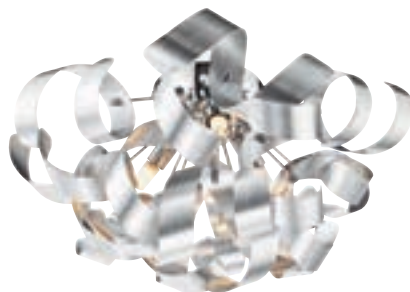

SWA0422-SP BK
SWA0450-SP PC

Swash 4lt Flush

bracket only

requires 1 pack of ribbons

H26 x Ø40cm

4 x 25w max G9

BUL-G9-LED-3

(+1)

SWA0422-SP BK
+ **SWA1922** (black)

SWA0422-SP BK
+ **SWA1935** (gold)