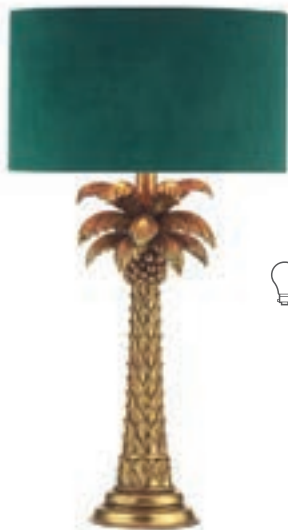

PAL4235-X GD

Palm Table Lamp

base only
H43 x Ø21cm
1 x 60w max B22 GLS
[BUL-B22-LED-4](#)

AKA6524

Velvet Shade

green velvet drum
self coloured lining
H20 x Ø35cm
60w max ES Inc B22 Reducer