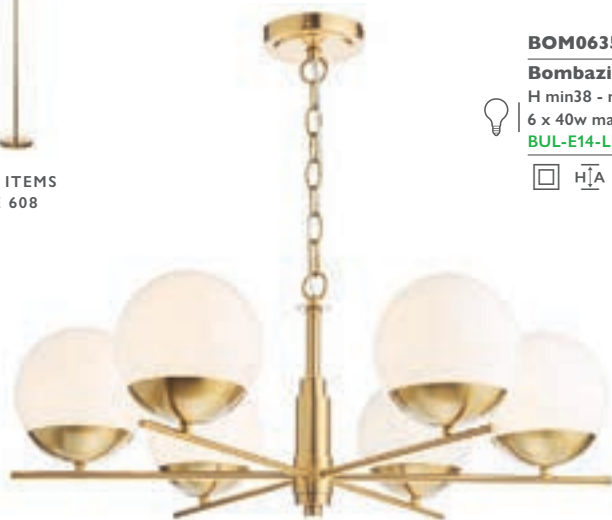

MATCHING ITEMS
SEE PAGE 608