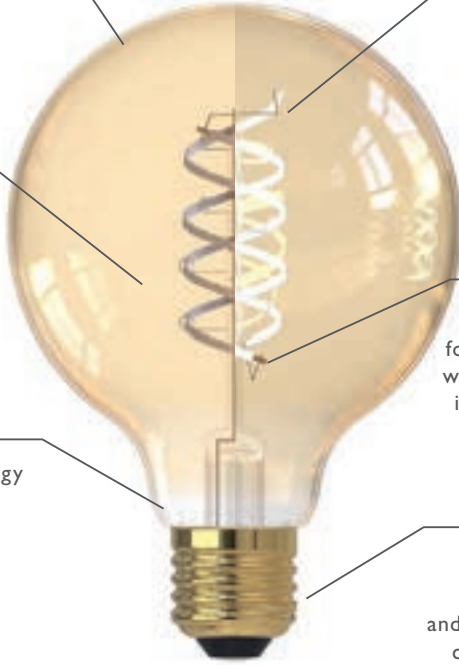

VINTAGE FINE FILAMENT LAMPS

WARM AMBER

lead-free glass envelope in warm amber for a more intimate glow

360° UNIFORM LIGHT

no more shadows projected onto your lampshade or wall

90 CRI

cutting-edge technology for enhanced colour rendering

SUPER SLIM FILAMENT

that feels more like a traditional lamp when lit

WHITE FILAMENT

for a more neutral look when unlit compared to its orange predecessor

A RANGE OF CAP TYPES

available in E27, B22 and E14 fitting options to cater to most standard home light fittings