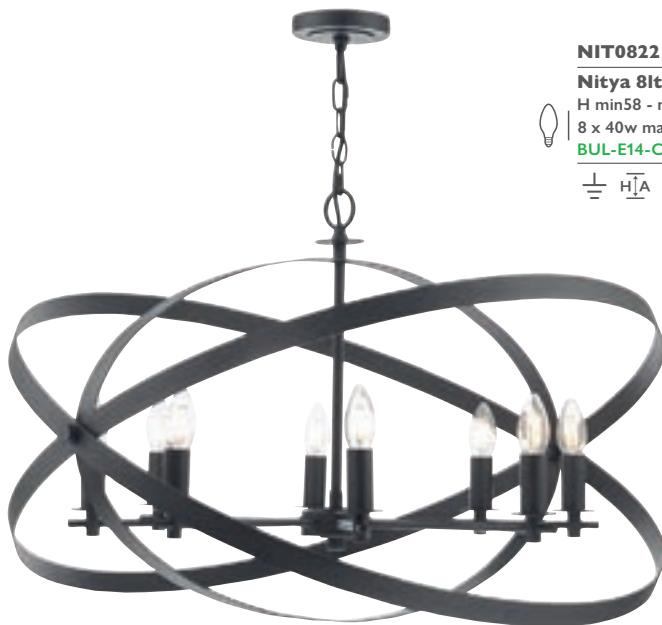

ABE0654 BK GL

Abel 6lt Pendant

H min50 - max140 x Ø60cm
6 x 40w max ES GLS

BUL-E27-RUS-W1

ABE0754 BK GL

Abel Wall Light

D18 x H29 x W12cm
1 x 40w max ES GLS

BUL-E27-RUS-W1

Abel • a modern range featuring satin black metal work with antique brass detailing

- the glass shades perfectly frame our vintage lamps (sold separately)
- pendant supplied with 100cm of chain and black cable, bar pendant supplied with 150cm