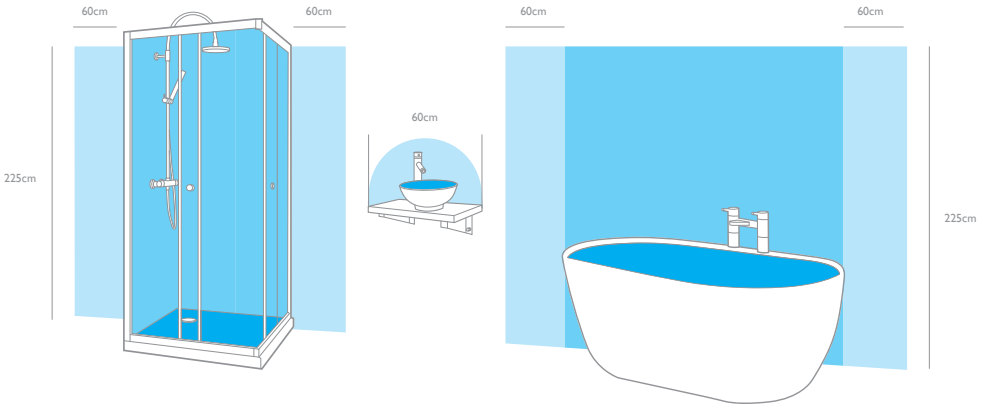

Firstly it is important to understand the rating by which bathroom and some outdoor lights are classified.

IP rating stands for "Ingress Protection" and is always followed by two characters. These two numbers refer to the level of protection, and it is important that you choose fittings with the correct rating according to where they are to be sited within the bathroom.

The diagram below shows a bathroom split into three clear zones: 0, 1 & 2.

Zone 0 is inside the bath or shower itself. Any fitting used in this zone must be low voltage (max 12V) and be rated at least IP67 which is immersion proof.

Zone 1 is the area above the bath to a height of 2.25m from the floor. In this zone a minimum rating of IP44 is required.

Zone 2 is an area stretching 0.6m outside the perimeter of the bath and to a height of 2.25m* from the floor. In this zone an IP rating of at least IP44 is required.

The lighting circuit within a bathroom should be protected with a 30ma residual current device (RCD).

In addition, it is good practice to consider the area around a wash basin, within a 60cm radius of any tap, to be considered as Zone 2.

* In accordance with advice from the Lighting Industry Association the location above Zone 1 (over the bath or shower) up to a ceiling height of 3m continues to be classified as Zone 2.

0 Zone
Within the bath or shower tray. All lights fitted within this area must be IP68 rated and low voltage.

1 Zone
Above the bath or shower to a height of 2.25m. All lights fitted within this area must be a minimum of IP44 rated. IP44 is suitable where there is no shower head above the bath. IP65 is required if there is a shower head or demountable shower hand fitting in use.

2 Zone
0.6m outside of zone 1 and a 60cm radius above washstands. All lights fitted within this area should be a minimum of IP44 unless there is a danger of direct jet spray, in which case an IP65 rating is required.