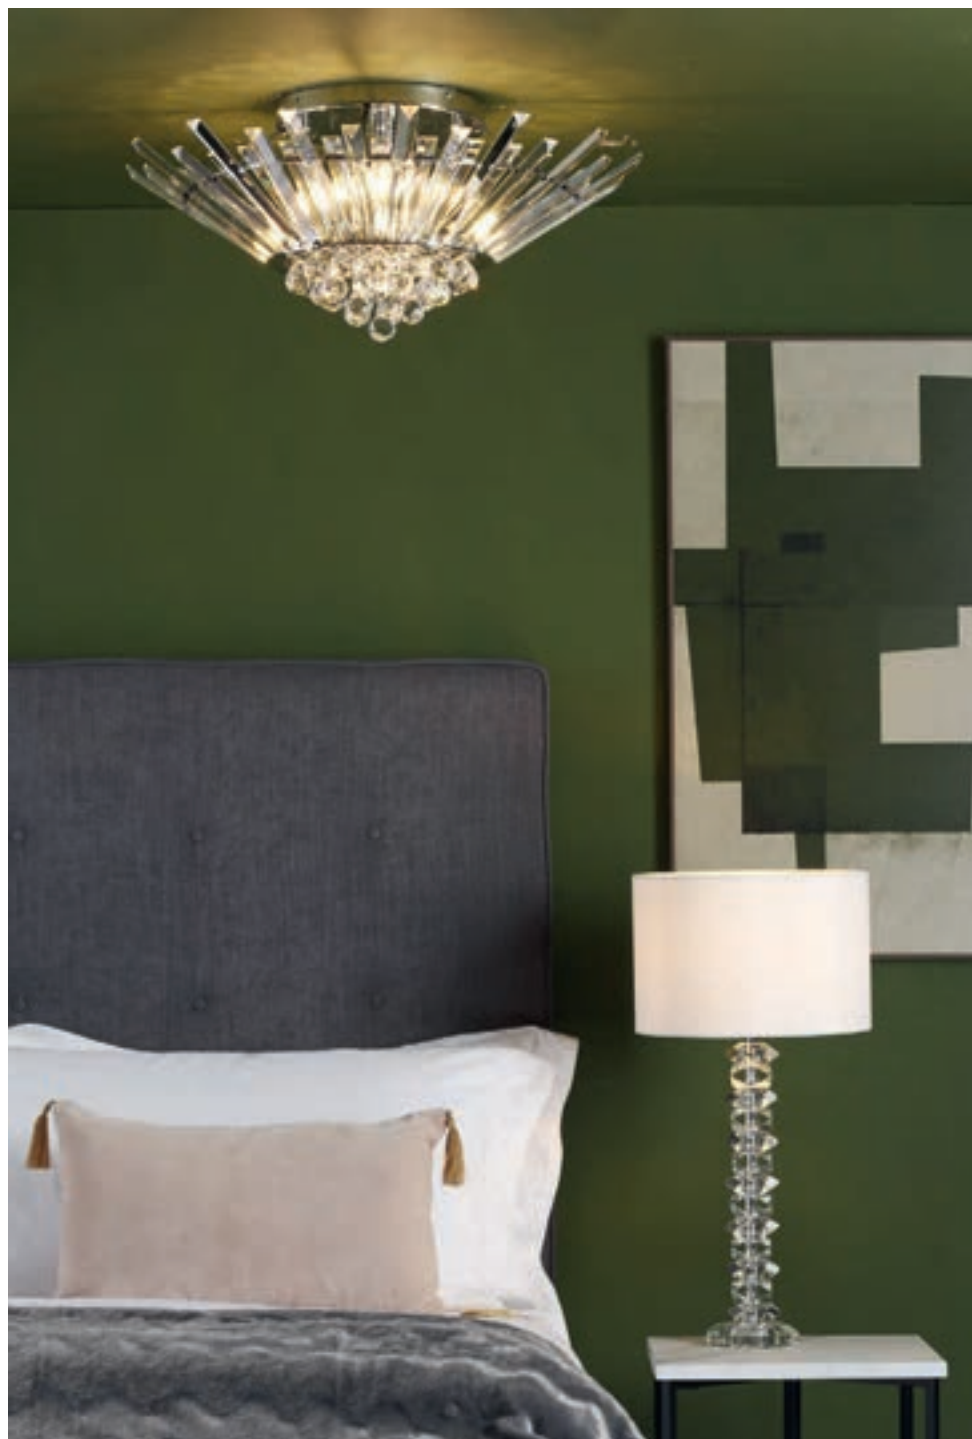

BUL-G9-LED-3

- Eitan** • spectacular crystal flush adds glamour even when ceiling height is restricted
- Saigon** • crystal glass beads and dropper decoration
- Zafir** • crystal faceted beads in a floral structure on a polished chrome frame