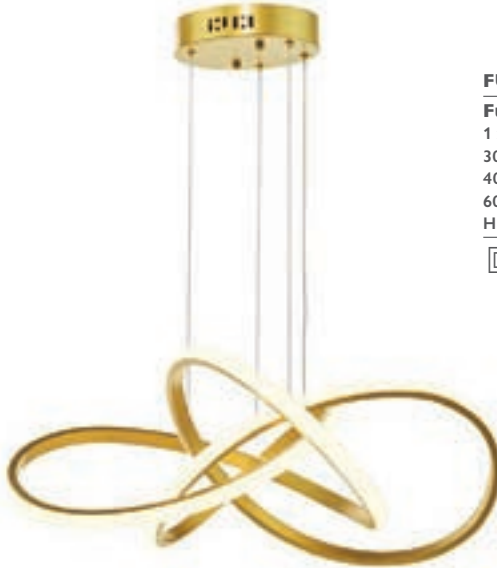

FUS8635 GD

Fusion Pendant

1 x 25w LED inc | CCT

3000k | 1357 lumens

4000k | 1384 lumens

6000k | 1381 lumens

H min25 - max125 x Ø50cm

Gavino • oversize feature LED feature pendant with graceful curves in brushed silver

Fusion • oversize feature LED feature pendant with graceful curves in satin gold

• both fittings are colour temperature adjustable (CCT) on installation