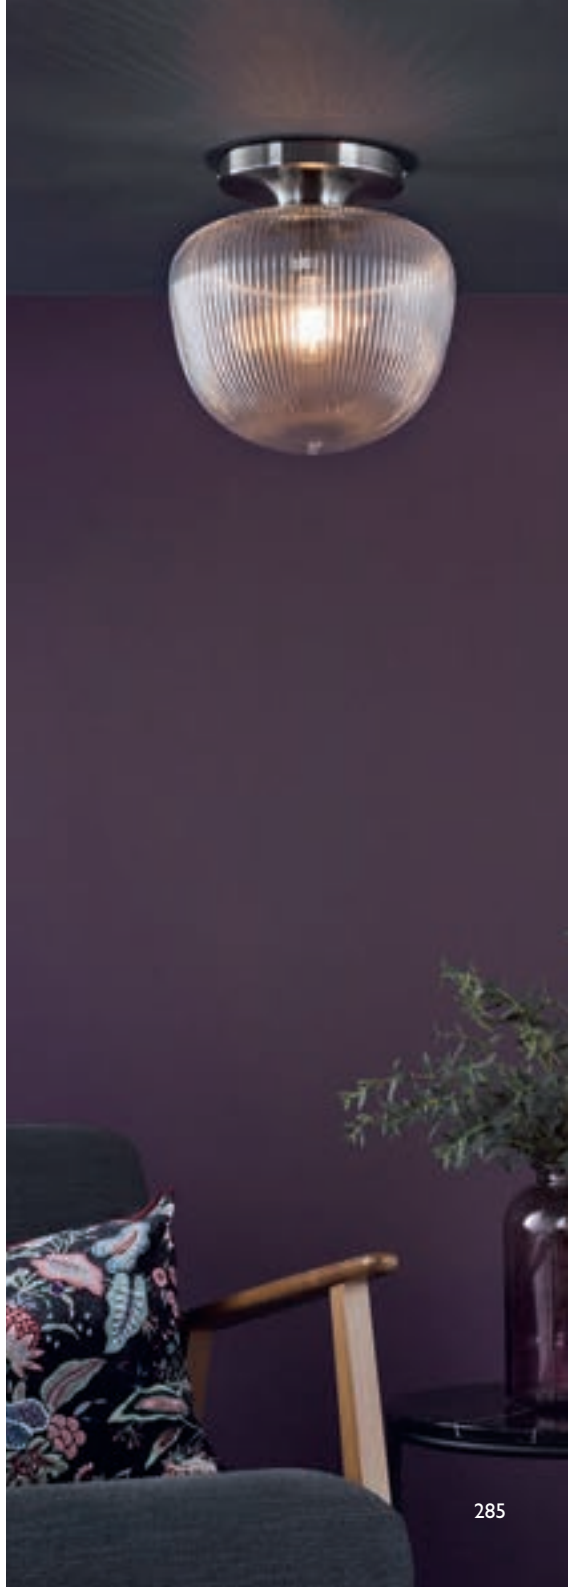

ABR5208 NK GL

Abrielle Flush

H28 x Ø25cm

1 x 40w max ES GLS

[BUL-E27-RUS-W1](#)

- Abrielle** • beautiful acorn shaped clear ribbed glass
• with satin nickel metalwork

TAV0106 GD OR

Tavia Pendant