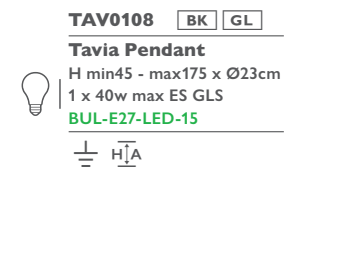

TAV0108 BK GL

Tavia Pendant

H min45 - max175 x Ø23cm

1 x 40w max ES GLS

BUL-E27-LED-15