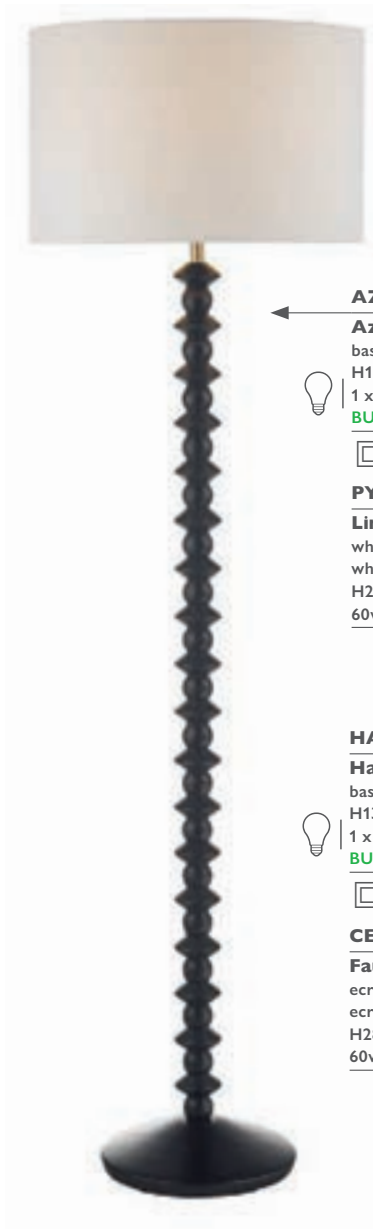

AZA4922 BK

Azana Floor Lamp

base only
H138 x Ø29cm
1 x 60w max ES GLS
[BUL-E27-LED-17](#)

PYR182

Linen Shade

white linen drum
white lining
H29 x Ø46cm
60w max ES Inc B22 Reducer

HAY4947 BW

Hayward Floor Lamp

base only
H130 x Ø26cm
1 x 60w max ES GLS
[BUL-E27-LED-17](#)

CEZ1829

Faux Silk Shade

ecru faux silk tapered drum
ecru lining
H28 x Ø45cm
60w max Reversible Gimble ES/B22