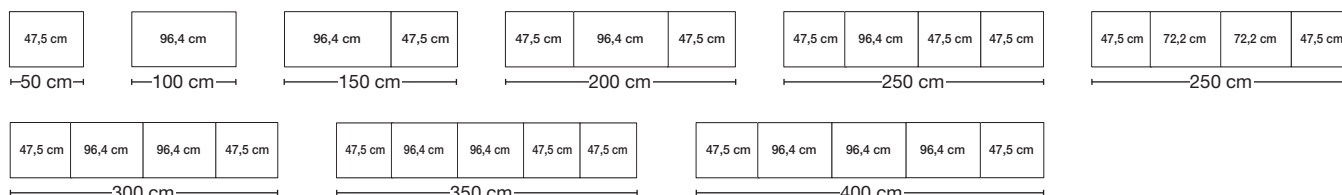

Ohio.

Independent / non HDI

BLANK PRICE LIST

valid until **31.08.2025**

V.i.P.
by Wiemann

Hinged-door wardrobes

Interior:

2 shelves, 1 clothes rail per compartment

All hinged-doors incl. cushioned hinges

Description	Dimensions		Height 216 cm		Height 236 cm	
	W	D	Art. no.	GBP	Art. no.	GBP
Front in glass pebble grey 1 door LHH 1 door RHH 2 doors 3 doors 4 doors 5 doors 6 doors 6 doors 7 doors 8 doors	50*	58	480		500	
	50*	58	481		501	
	100*	58	482		502	
	150*	58	483		503	
	200	58	484		504	
	250	58	485		505	
	250	58	486		506	
	300	58	487		507	
	350	58	488		508	
400	58	489		509		
* No design light possible for centre panels with wardrobe widths of 50, 100 and 150 cm!						
Front in glass pebble grey in combination with crystal mirrored doors 1 door 1 mirrored door left 1 door 1 mirrored door right 2 doors 2 mirrored doors 3 doors 1 mirrored door 4 doors 2 mirrored doors 5 doors 3 mirrored doors 6 doors 4 mirrored doors 6 doors 4 mirrored doors 7 doors 5 mirrored doors 8 doors 6 mirrored doors	50*	58	410		430	
	50*	58	411		431	
	100*	58	412		432	
	150*	58	493		513	
	200	58	494		514	
	250	58	495		515	
	250	58	496		516	
	300	58	497		517	
	350	58	498		518	
400	58	499		519		
* No design light possible for centre panels with wardrobe widths of 50, 100 and 150 cm!						

Plinth partition