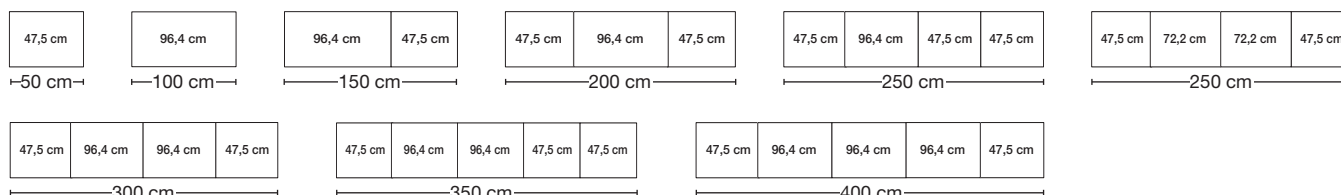

Ohio.

Independent / non HDI

BLANK PRICE LIST

valid until **31.08.2025**

V.i.P.
by Wiemann

Hinged-door wardrobes

Interior:

2 shelves, 1 clothes rail per compartment

All hinged-doors incl. cushioned hinges

Description	Dimensions		Height 216 cm		Height 236 cm	
	W	D	Art. no.	GBP	Art. no.	GBP
Front in glass champagne 1 door LHH 1 door RHH 2 doors 3 doors 4 doors 5 doors 6 doors 6 doors 7 doors 8 doors	50*	58	440		460	
	50*	58	441		461	
	100*	58	442		462	
	150*	58	443		463	
	200	58	444		464	
	250	58	445		465	
	250	58	446		466	
	300	58	447		467	
	350	58	448		468	
400	58	449		469		
* No design light possible for centre panels with wardrobe widths of 50, 100 and 150 cm!						
Front in glass champagne in combination with crystal mirrored doors 1 door 1 mirrored door left 1 door 1 mirrored door right 2 doors 2 mirrored doors 3 doors 1 mirrored door 4 doors 2 mirrored doors 5 doors 3 mirrored doors 6 doors 4 mirrored doors 6 doors 4 mirrored doors 7 doors 5 mirrored doors 8 doors 6 mirrored doors	50*	58	410		430	
	50*	58	411		431	
	100*	58	412		432	
	150*	58	453		473	
	200	58	454		474	
	250	58	455		475	
	250	58	456		476	
	300	58	457		477	
	350	58	458		478	
400	58	459		479		
* No design light possible for centre panels with wardrobe widths of 50, 100 and 150 cm!						

Plinth partition